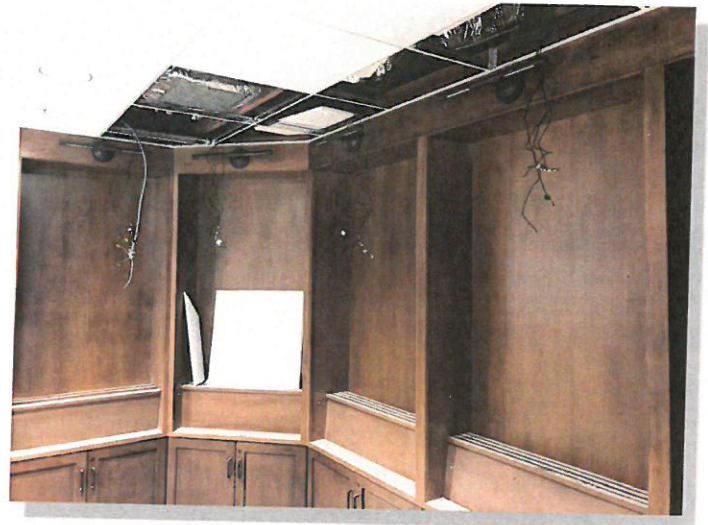

Friends House
community through caring

Construction Update December 23rd, 2019

Common's Lobby Feature Wall

Conference Room Door & Hardware

Reception Desk Countertop

Library Cabinetry Lighting

WARFEL
CONSTRUCTION

CLIENTS FOR LIFE.

Friends House
community through caring

Construction Update December 23rd, 2019

Kitchen Expansion Windows

Commons Front Entrance Paving

Completed this week

- Lobby Feature Wall Staining & Finishing
- Steel For HVAC Units in Miller Center
- Conference Room Glass Door Hardware
- Miller Center Door Frames
- Windows in Kitchen Expansion and Miller Center
- Exterior Siding Paint
- Carpet and Flooring Tile in Addition and Renovation

Next week

- Complete Doors and Frames in Miller Center
- Drywall in Kitchen Expansion
- Miller Center HVAC rough-in

WARFEL
CONSTRUCTION
CLIENTS FOR LIFE.