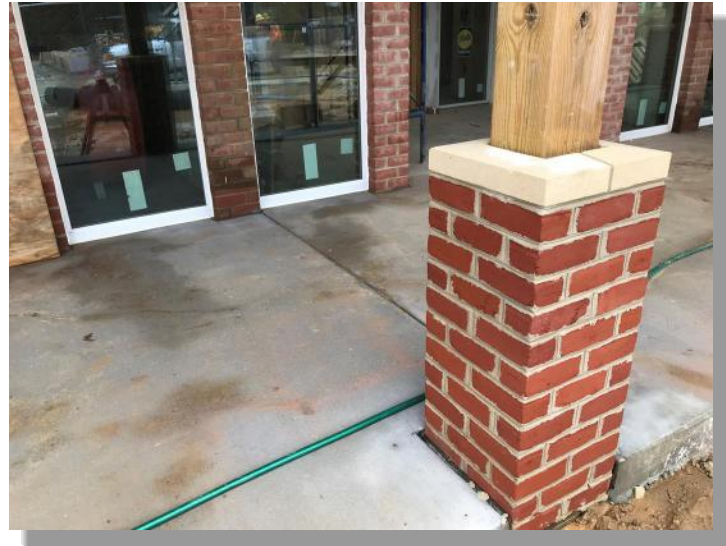

Friends House
community through caring

Construction Update November 1st, 2019

Base and Final Paving Main Entrance

Drop Ceiling in Commons Renovation

WARFEL
CONSTRUCTION
CLIENTS FOR LIFE.

Friends House
community through caring

Construction Update November 1st, 2019

Bistro Cabinet & Countertop

Front Entrance Brick Washdown

Completed this week

- Dining room acoustical ceiling
- Final pave main entrance
- Bistro cabinets and countertops
- Roof repair at rear of commons